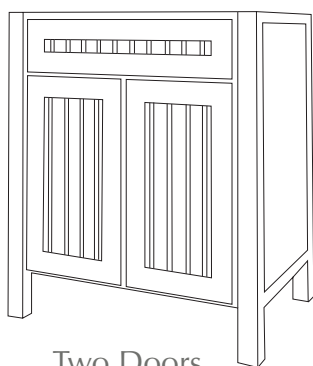

# 2018 STYLES

VINEYARD 2 IN TRUE WHITE WITH HARVEST GOLD COUNTERTOP

**Vineyard True White**  
Shaker Door with V-Groove Center Panel

24" x 30" Dual View

30" x 30" Triview  
36" x 30" Triview

24" x 30" Mirror  
36" x 30" Mirror

Two Doors  
24", 30" & 36"

Three Working Drawers  
U-shaped Top Drawer  
30" & 36"

48" & 60" Two Doors  
& Six Drawers  
Single Bowl Vanity

60" Two Doors  
& Three Drawers  
Double Bowl Vanity

Two Working Drawers  
U-shaped Top Drawer  
30" & 36"