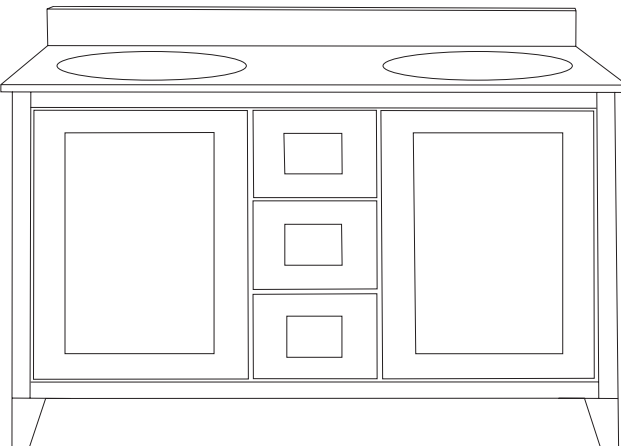

60" Two Doors
& Three Drawers
Double Bowl Vanity