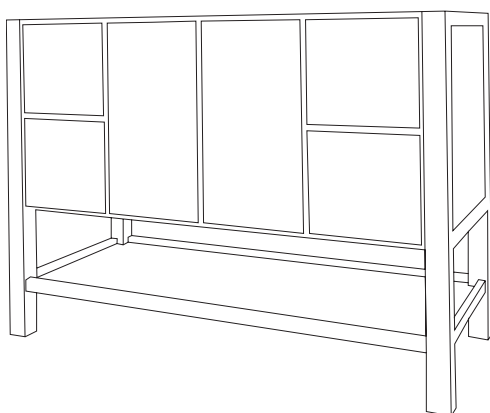

48" & 60" Two Doors  
& Six Drawers  
Single Bowl Vanity

60" Two Doors  
& Three Drawers  
Double Bowl Vanity

Two Working Drawers  
U-shaped Top Drawer  
30" & 36"

Two Doors  
24" & 30"

48" & 60" Two Doors  
& Four Drawers  
Single Bowl Vanity