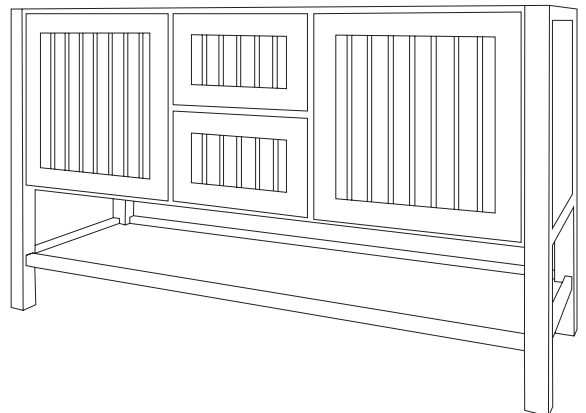

60" Two Doors
& Two Drawers
Double Bowl Vanity