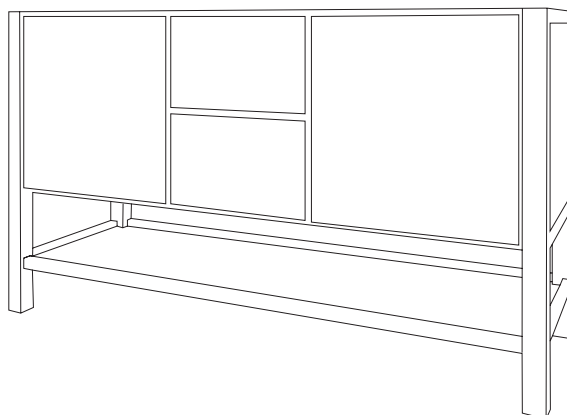

60" Two Doors
& Two Drawers
Double Bowl Vanity