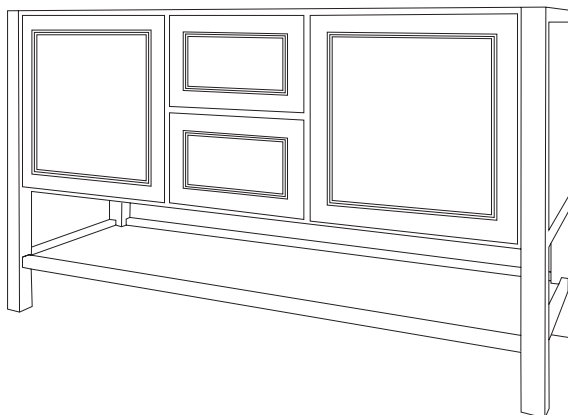

30" x 30" Triview  
36" x 30" Triview

24" x 30" Mirror  
36" x 30" Mirror

Two Doors  
24", 30" & 36"

Three Working Drawers  
U-shaped Top Drawer  
30" & 36"

48" & 60" Two Doors  
& Six Drawers  
Single Bowl Vanity

60" Two Doors  
& Three Drawers  
Double Bowl Vanity

Two Working Drawers  
U-shaped Top Drawer  
30" & 36"

Two Doors  
24" & 30"

48" & 60" Two Doors  
& Four Drawers  
Single Bowl Vanity

60" Two Doors  
& Two Drawers  
Double Bowl Vanity