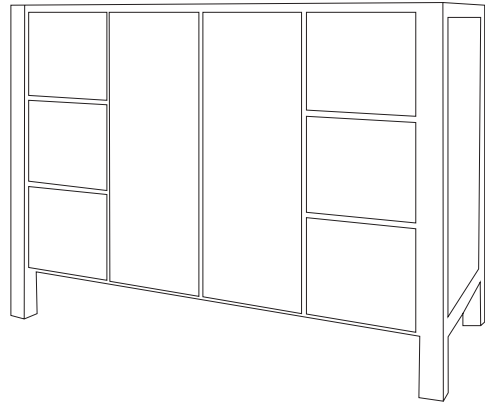

30" x 30" Triview  
36" x 30" Triview

24" x 30" Mirror  
36" x 30" Mirror

Dual/Triview, Mirror and Bath Valet not available in Chocolate.

Three Working Drawers  
U-shaped Top Drawer  
30" & 36"

Two Doors  
24", 30" & 36"

48" & 60" Two Doors  
& Six Drawers  
Single Bowl Vanity

60" Two Doors  
& Three Drawers  
Double Bowl Vanity

Two Working Drawers  
U-shaped Top Drawer  
30" & 36"

Two Doors  
24" & 30"

48" & 60" Two Doors  
& Four Drawers  
Single Bowl Vanity