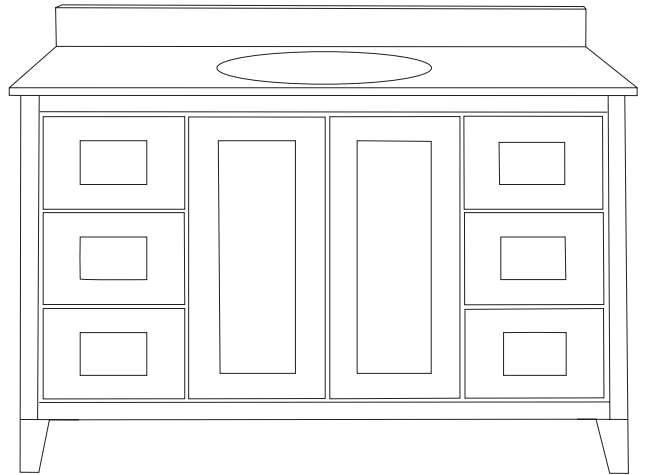

**Merlot**

Classic Shaker Door

24" x 30" Dual View

30" x 30" Triview  
36" x 30" Triview

24" x 30" Mirror  
36" x 30" Mirror

21" x 26" Bath Valet

Bath Valet not available in True White.

Two Doors  
24", 30" & 36"