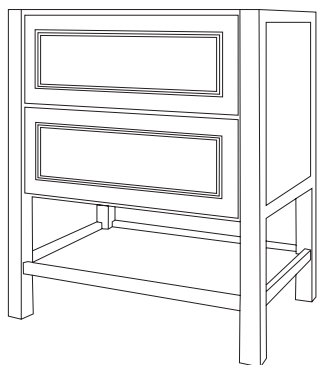

30" x 30" Triview  
36" x 30" Triview

24" x 30" Mirror  
36" x 30" Mirror

Two Doors  
24", 30" & 36"

Three Working Drawers  
U-shaped Top Drawer  
30" & 36"

48" & 60" Two Doors  
& Six Drawers  
Single Bowl Vanity

60" Two Doors  
& Three Drawers  
Double Bowl Vanity

Two Working Drawers  
U-shaped Top Drawer  
30" & 36"

Two Doors  
24" & 30"

48" & 60" Two Doors  
& Four Drawers  
Single Bowl Vanity

60" Two Doors  
& Two Drawers  
Double Bowl Vanity