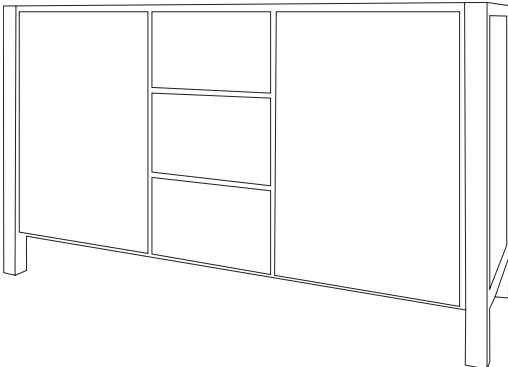

30" x 30" Triview  
36" x 30" Triview

24" x 30" Mirror  
36" x 30" Mirror

Dual/Triview, Mirror and Bath Valet not available in Chocolate.

Three Working Drawers  
U-shaped Top Drawer  
30" & 36"

Two Doors  
24", 30" & 36"

48" & 60" Two Doors  
& Six Drawers  
Single Bowl Vanity

60" Two Doors  
& Three Drawers  
Double Bowl Vanity

Two Working Drawers  
U-shaped Top Drawer  
30" & 36"

Two Doors  
24" & 30"

48" & 60" Two Doors  
& Four Drawers  
Single Bowl Vanity