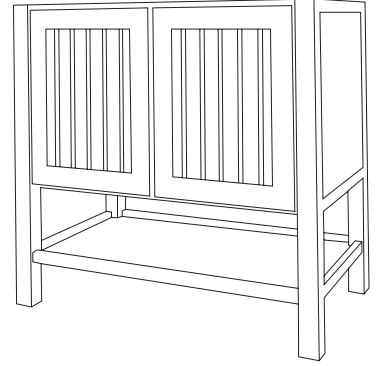

Two Doors  
24", 30" & 36"

Three Working Drawers  
U-shaped Top Drawer  
30" & 36"

48" & 60" Two Doors  
& Six Drawers  
Single Bowl Vanity

60" Two Doors  
& Three Drawers  
Double Bowl Vanity

Two Working Drawers  
U-shaped Top Drawer  
30" & 36"

30" x 30" Triview  
36" x 30" Triview

24" x 30" Mirror  
36" x 30" Mirror

Two Doors  
24", 30" & 36"

Three Working Drawers  
U-shaped Top Drawer  
30" & 36"

48" & 60" Two Doors  
& Six Drawers  
Single Bowl Vanity