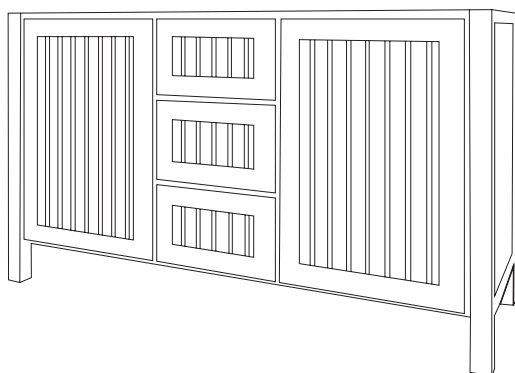

# 2018 STYLES

VINEYARD 2 IN TRUE WHITE WITH HARVEST GOLD COUNTERTOP

**Vineyard True White**  
Shaker Door with V-Groove Center Panel

24" x 30" Dual View

30" x 30" Triview  
36" x 30" Triview

24" x 30" Mirror  
36" x 30" Mirror

Two Doors  
24", 30" & 36"

Three Working Drawers  
U-shaped Top Drawer  
30" & 36"

48" & 60" Two Doors  
& Six Drawers  
Single Bowl Vanity

60" Two Doors  
& Three Drawers  
Double Bowl Vanity

Two Working Drawers  
U-shaped Top Drawer  
30" & 36"

30" x 30" Triview  
36" x 30" Triview

24" x 30" Mirror  
36" x 30" Mirror

Two Doors  
24", 30" & 36"

Three Working Drawers  
U-shaped Top Drawer  
30" & 36"

48" & 60" Two Doors  
& Six Drawers  
Single Bowl Vanity