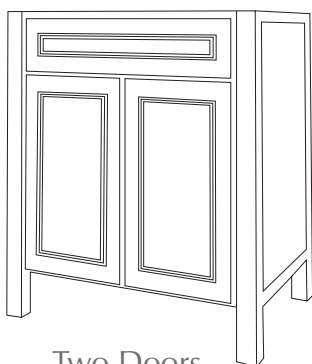

Two Doors  
24", 30" & 36"

Three Working Drawers  
U-shaped Top Drawer  
30" & 36"

48" & 60" Two Doors  
& Six Drawers  
Single Bowl Vanity

60" Two Doors  
& Three Drawers  
Double Bowl Vanity

Two Working Drawers  
U-shaped Top Drawer  
30" & 36"

Two Doors  
24" & 30"

48" & 60" Two Doors  
& Four Drawers  
Single Bowl Vanity

60" Two Doors  
& Two Drawers  
Double Bowl Vanity

CAMBRIDGE PHOTO

**Cambridge True White**  
Applied Molding

24" x 30" Dual View

30" x 30" Triview  
36" x 30" Triview

24" x 30" Mirror  
36" x 30" Mirror

Two Doors  
24", 30" & 36"

Three Working Drawers  
U-shaped Top Drawer  
30" & 36"

48" & 60" Two Doors  
& Six Drawers  
Single Bowl Vanity