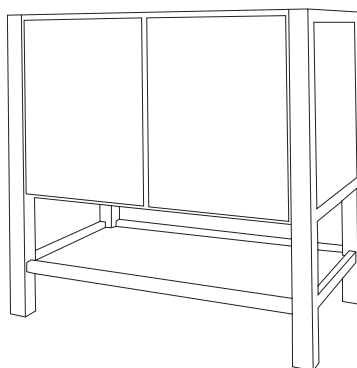

30" x 30" Triview  
36" x 30" Triview

24" x 30" Mirror  
36" x 30" Mirror

Dual/Triview, Mirror and Bath Valet not available in Chocolate.

Three Working Drawers  
U-shaped Top Drawer  
30" & 36"

Two Doors  
24", 30" & 36"

48" & 60" Two Doors  
& Six Drawers  
Single Bowl Vanity

60" Two Doors  
& Three Drawers  
Double Bowl Vanity

Two Working Drawers  
U-shaped Top Drawer  
30" & 36"

Two Doors  
24" & 30"

48" & 60" Two Doors  
& Four Drawers  
Single Bowl Vanity