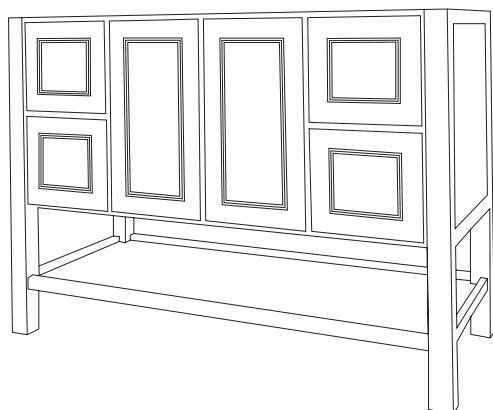

30" x 30" Triview  
36" x 30" Triview

24" x 30" Mirror  
36" x 30" Mirror

Two Doors  
24", 30" & 36"

Three Working Drawers  
U-shaped Top Drawer  
30" & 36"

48" & 60" Two Doors  
& Six Drawers  
Single Bowl Vanity

60" Two Doors  
& Three Drawers  
Double Bowl Vanity

Two Working Drawers  
U-shaped Top Drawer  
30" & 36"

Two Doors  
24" & 30"

48" & 60" Two Doors  
& Four Drawers  
Single Bowl Vanity

60" Two Doors  
& Two Drawers  
Double Bowl Vanity