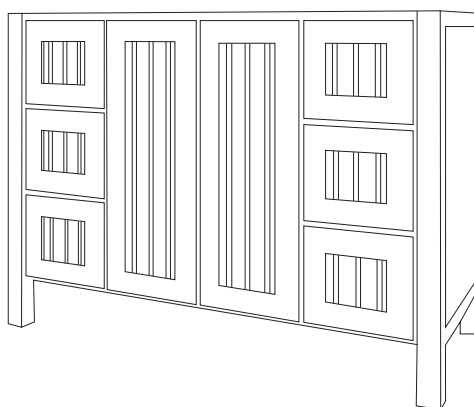

# 2018 STYLES

VINEYARD 2 IN TRUE WHITE WITH HARVEST GOLD COUNTERTOP

**Vineyard True White**  
Shaker Door with V-Groove Center Panel

24" x 30" Dual View

30" x 30" Triview  
36" x 30" Triview

24" x 30" Mirror  
36" x 30" Mirror

Two Doors  
24", 30" & 36"

Three Working Drawers  
U-shaped Top Drawer  
30" & 36"

48" & 60" Two Doors  
& Six Drawers  
Single Bowl Vanity

60" Two Doors  
& Three Drawers  
Double Bowl Vanity

Two Working Drawers  
U-shaped Top Drawer  
30" & 36"

30" x 30" Triview  
36" x 30" Triview

24" x 30" Mirror  
36" x 30" Mirror

Two Doors  
24", 30" & 36"

Three Working Drawers  
U-shaped Top Drawer  
30" & 36"

48" & 60" Two Doors  
& Six Drawers  
Single Bowl Vanity