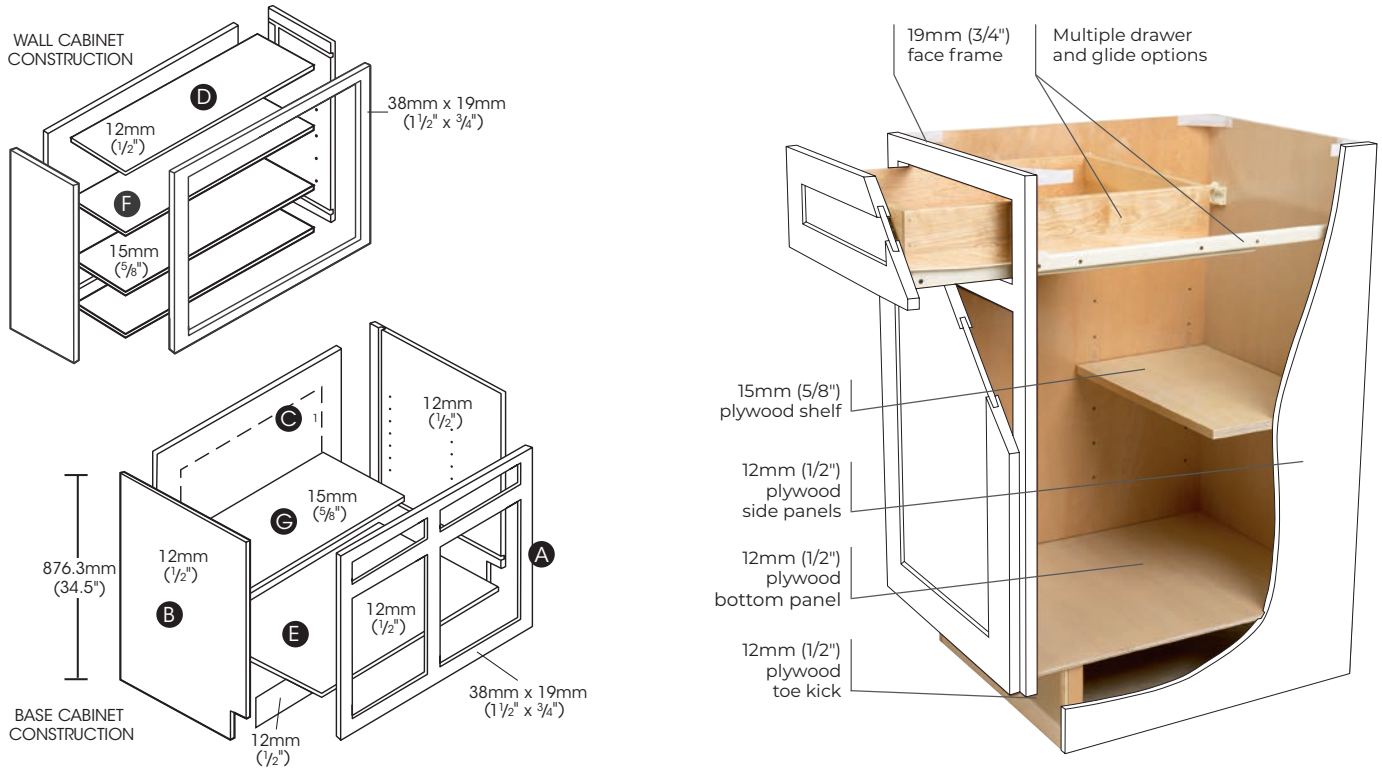

Sunco, a family owned company since 1982

CONSTRUCTION SPECIFICATIONS

SPECIAL ORDER COLORS

- Cabinet face frames are 38mm (1 1/2") wide by 19mm (3/4") thick solid wood.
- Cabinet end panels are 12mm (1/2") thick and constructed of furniture-grade plywood. Side panels are dado joined with the back, bottom panel, and face frame.
- Cabinet back is constructed of a 5.2mm (1/4") thick plywood panel with 12mm (1/2") plywood hanger strips.
- Wall cabinet tops and bottoms are constructed of 12mm (1/2") plywood.
- Base cabinet bottom construction is 12mm (1/2") plywood. 762mm (30") and above base and vanity cabinets have a center bottom support for additional reinforcement.